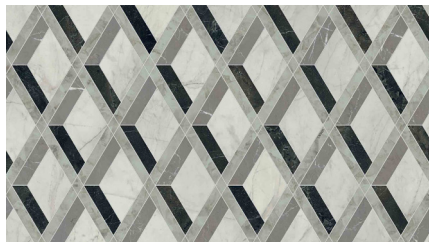

VERSACE TARSIA

STOCK SIZES

24"x48"

AVAILABLE COLORS

Lozen Nero